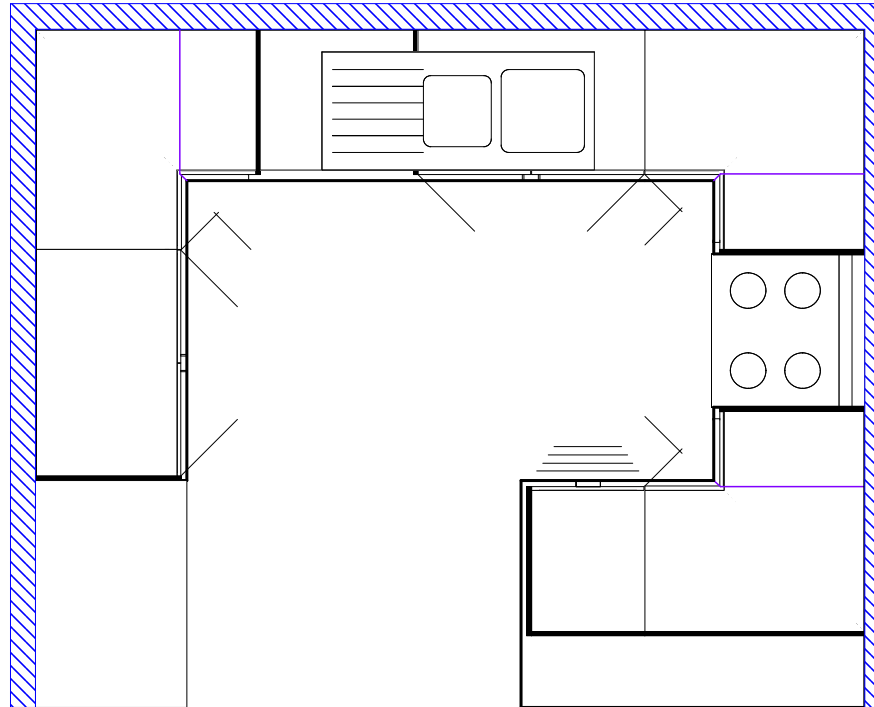

Designer KITCHEN & STONE FACTORY

DRAWN BY: Michael Merritt

CUSTOMER: U Shape with BB Small

SITE ADDRESS:

SUBURB: P/CODE:

SITE PHONE:

CONTACT:

PHONE: **MOB:**

HEIGHTS: [Overall Job: 2150mm]
[Floor Cabs: 913mm]
[Wall Cabinets: 719mm]

NOTES:

- -
- -
- -
- -

SINK = FLUSHMOUNT UNDERMOUNT

DOORS UPPER: TBA Velour

DOORS LOWER: TBA Velour

PANELS: Formica Velour TBA

BENCHTOP: TBA Velour

KICKBOARD: [145mm H] - Formica Velour TBA

Flatpacks: Customers are responsible for all measurements and therefore any re-makes caused by incorrect measurements will be charged to the customer at full retail pricing.

Installed: The Installer is responsible for all measurements and therefore any re-makes caused by incorrect measurements will be charge to the installer at full retail pricing.

Please sign below to confirm you understand.

CUSTOMERS SIGNATURE

THIS PLAN IS A DRAFT