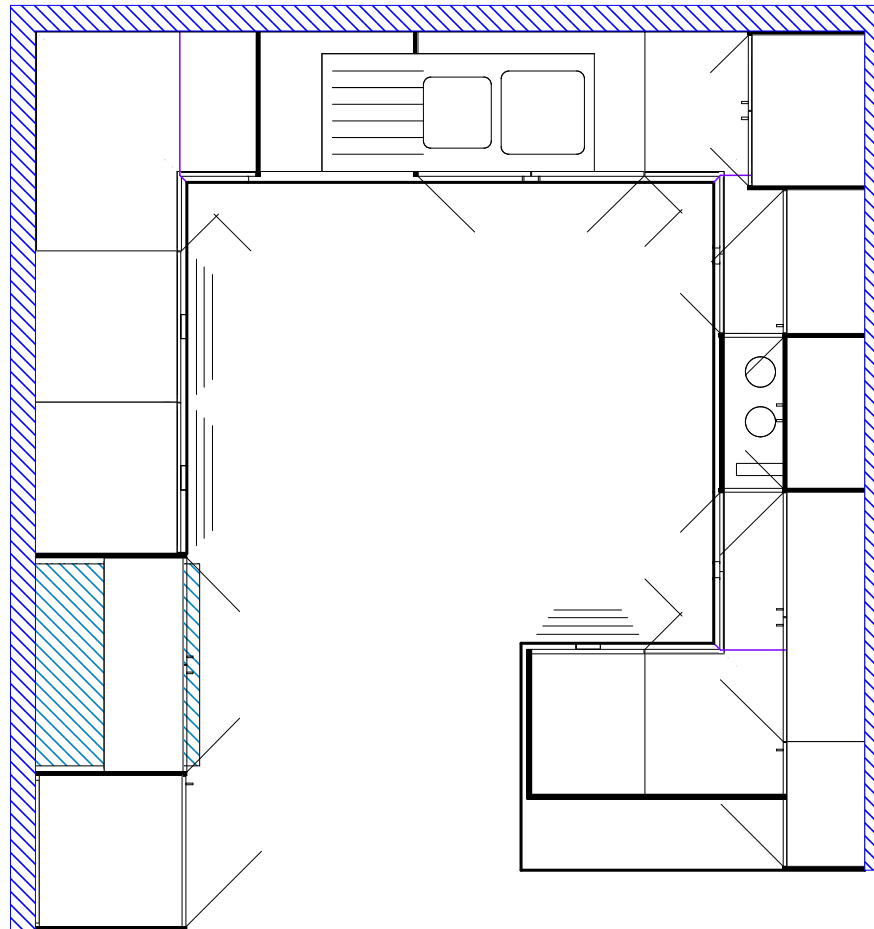

Designer KITCHEN & STONE FACTORY

DRAWN BY: Michael Merritt

CUSTOMER: U Shape with BB Medium

SITE ADDRESS:

SUBURB: P/CODE:

SITE PHONE:

CONTACT:

PHONE: **MOB:**

HEIGHTS: [Overall Job: 2150mm]
[Floor Cabs: 913mm]
[Wall Cabinets: 719mm]

NOTES:

- -
- -
- -
- -

SINK = FLUSHMOUNT UNDERMOUNT

DOORS UPPER: TBA Velour

DOORS LOWER: TBA Velour

PANELS: Formica Velour TBA

BENCHTOP: TBA Velour

KICKBOARD: [145mm H] - Formica Velour TBA

Flatpacks: Customers are responsible for all measurements and therefore any re-makes caused by incorrect measurements will be charged to the customer at full retail pricing.

Installed: The Installer is responsible for all measurements and therefore any re-makes caused by incorrect measurements will be charge to the installer at full retail pricing.

Please sign below to confirm you understand.

CUSTOMERS SIGNATURE

THIS PLAN IS A DRAFT