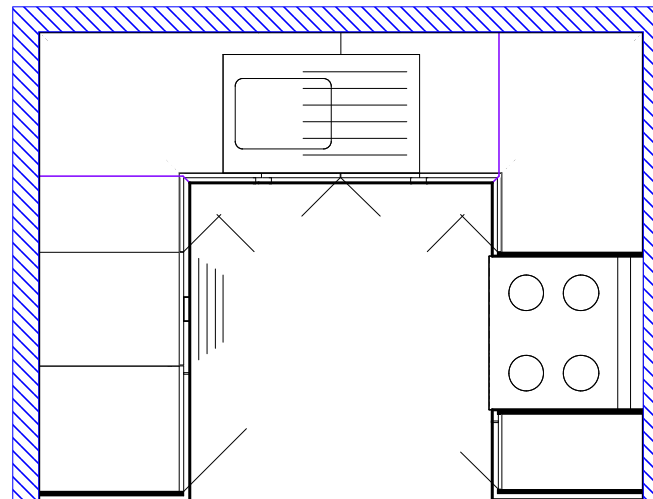

Designer KITCHEN & STONE FACTORY

DRAWN BY: Michael Merritt

CUSTOMER: U Shape Small

SITE ADDRESS:

SUBURB: P/CODE:

SITE PHONE:

CONTACT:

PHONE: MOB:

HEIGHTS: [Overall Job: 2150mm]
[Floor Cabs: 913mm]
[Wall Cabinets: 719mm]

NOTES:

- -
- -
- -
- -
- -

SINK = FLUSHMOUNT UNDERMOUNT

DOORS UPPER: TBA Velour

DOORS LOWER: TBA Velour

PANELS: Formica Velour TBA

BENCHTOP: TBA Velour

KICKBOARD: [145mm H] - Formica Velour TBA

Flatpacks: Customers are responsible for all measurements and therefore any re-makes caused by incorrect measurements will be charged to the customer at full retail pricing.

Installed: The Installer is responsible for all measurements and therefore any re-makes caused by incorrect measurements will be charge to the installer at full retail pricing.

Please sign below to confirm you understand.

CUSTOMERS SIGNATURE

THIS PLAN IS A DRAFT