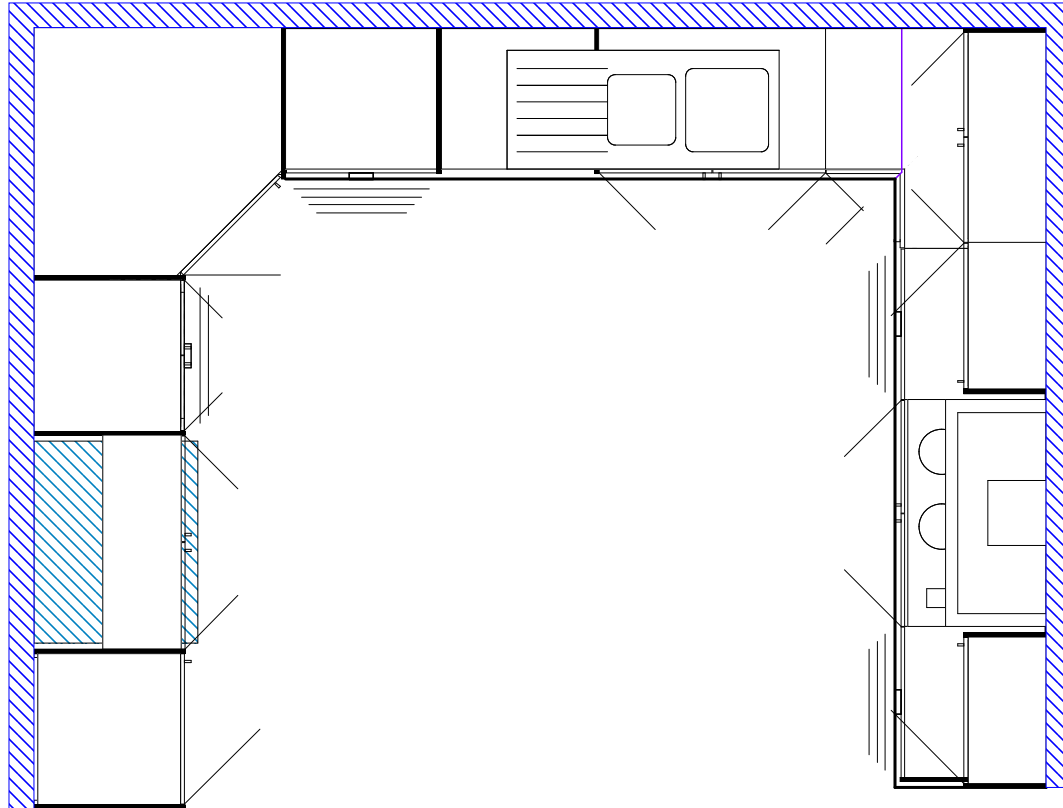

Designer KITCHEN & STONE FACTORY

DRAWN BY: Michael Merritt

CUSTOMER: U Shape Large

SITE ADDRESS:

SUBURB:

P/CODE:

SITE PHONE:

CONTACT:

PHONE:

MOB:

HEIGHTS: [Overall Job: 2150mm]
[Floor Cabs: 913mm]
[Wall Cabinets: 719mm]

NOTES:

- -
- -
- -
- -

SINK = FLUSHMOUNT UNDERMOUNT

DOORS UPPER: TBA Velour

DOORS LOWER: TBA Velour

PANELS: Formica Velour TBA

BENCHTOP: TBA Velour

KICKBOARD: [145mm H] - Formica Velour TBA

Flatpacks: Customers are responsible for all measurements and therefore any re-makes caused by incorrect measurements will be charged to the customer at full retail pricing.

Installed: The Installer is responsible for all measurements and therefore any re-makes caused by incorrect measurements will be charge to the installer at full retail pricing.

Please sign below to confirm you understand.

CUSTOMERS SIGNATURE

THIS PLAN IS A DRAFT