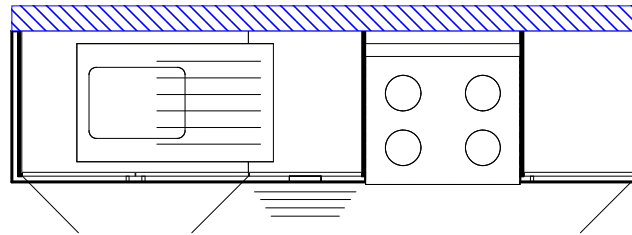

Designer KITCHEN & STONE FACTORY

DRAWN BY: **Mitchell Newman**

CUSTOMER: Straight Line (Small)

SITE ADDRESS:

SUBURB: P/CODE:

SITE PHONE:

CONTACT:

PHONE: MOB:

HEIGHTS: [Overall Job: 2150mm]
[Floor Cabs: 913mm]
[Wall Cabinets: 719mm]

NOTES:

- -
- -
- -
- -

SINK = FLUSHMOUNT UNDERMOUNT

DOORS UPPER: TBA Velour

DOORS LOWER: TBA Velour

PANELS: Formica Velour TBA

BENCHTOP: TBA Velour

KICKBOARD: [145mm H] - Formica Velour TBA

Flatpacks: Customers are responsible for all measurements and therefore any re-makes caused by incorrect measurements will be charged to the customer at full retail pricing.

Installed: The Installer is responsible for all measurements and therefore any re-makes caused by incorrect measurements will be charge to the installer at full retail pricing.

Please sign below to confirm you understand.

CUSTOMERS SIGNATURE

THIS PLAN IS A DRAFT