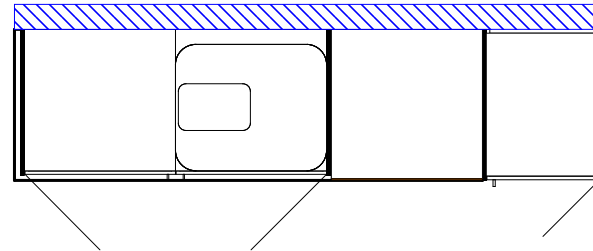

Designer
**KITCHEN & STONE
FACTORY**

DRAWN BY: Michael Merritt

CUSTOMER: Laundry Small

SITE ADDRESS:

SUBURB: P/CODE:

SITE PHONE:

CONTACT:

PHONE: **MOB:**

HEIGHTS: [Overall Job: 2150mm]
[Floor Cabs: 913mm]
[Wall Cabinets: 719mm]

NOTES:

- -
- -
- -
- -
- -

SINK = FLUSHMOUNT UNDERMOUNT

DOORS UPPER: TBA Velour

DOORS LOWER: TBA Velour

PANELS: Formica Velour TBA

BENCHTOP: TBA Velour

KICKBOARD: [145mm H] - Formica Velour TBA

Flatpacks: Customers are responsible for all measurements and therefore any re-makes caused by incorrect measurements will be charged to the customer at full retail pricing.

Installed: The Installer is responsible for all measurements and therefore any re-makes caused by incorrect measurements will be charge to the installer at full retail pricing.

Please sign below to confirm you understand.

CUSTOMERS SIGNATURE

_____

THIS PLAN IS A DRAFT