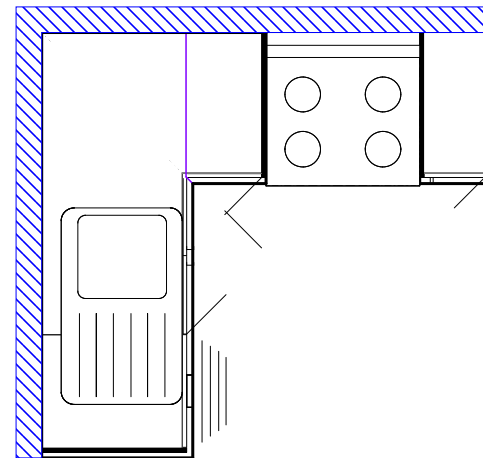

Designer KITCHEN & STONE FACTORY

DRAWN BY: Mitchell Newman

CUSTOMER: L Shape (Small) (Velour)

SITE ADDRESS:

SUBURB: P/CODE:

SITE PHONE:

CONTACT:

PHONE: MOB:

HEIGHTS: [Overall Job: 2150mm]
[Floor Cabs: 913mm]
[Wall Cabinets: 719mm]

NOTES:

- -
- -
- -
- -
- -

SINK = FLUSHMOUNT UNDERMOUNT

DOORS UPPER: Warm White Velour

DOORS LOWER: Warm White Velour

PANELS: Formica Velour Warm White

BENCHTOP: TBA Velour

KICKBOARD: [145mm H] - Formica Velour Snow Elm

Flatpacks: Customers are responsible for all measurements and therefore any re-makes caused by incorrect measurements will be charged to the customer at full retail pricing.

Installed: The Installer is responsible for all measurements and therefore any re-makes caused by incorrect measurements will be charge to the installer at full retail pricing.

Please sign below to confirm you understand.

CUSTOMERS SIGNATURE

_____

THIS PLAN IS A DRAFT