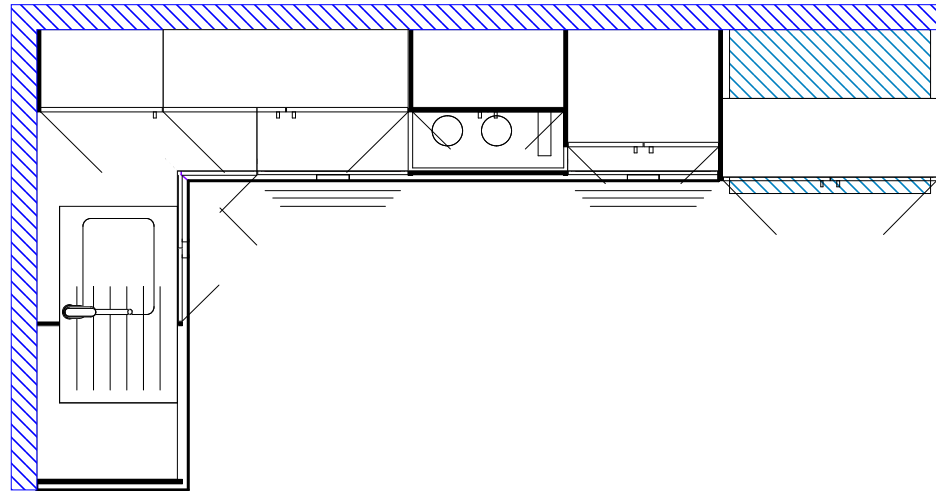

Designer KITCHEN & STONE FACTORY

DRAWN BY: Mitchell Newman

CUSTOMER: Straight Line (Med) (Valour)

SITE ADDRESS:

SUBURB: P/CODE:

SITE PHONE:

CONTACT:

PHONE: **MOB:**

HEIGHTS: [Overall Job: 2150mm]
[Floor Cabs: 913mm]
[Wall Cabinets: 719mm]

NOTES:

- -
- -
- -
- -
- -

SINK = FLUSHMOUNT UNDERMOUNT

DOORS UPPER: Warm White Velour

DOORS LOWER: Warm White Velour

PANELS: Formica Velour Warm White

BENCHTOP: TBA Velour

KICKBOARD: [145mm H] - Formica Velour TBA

Flatpacks: Customers are responsible for all measurements and therefore any re-makes caused by incorrect measurements will be charged to the customer at full retail pricing.

Installed: The Installer is responsible for all measurements and therefore any re-makes caused by incorrect measurements will be charge to the installer at full retail pricing.

Please sign below to confirm you understand.

CUSTOMERS SIGNATURE

THIS PLAN IS A DRAFT